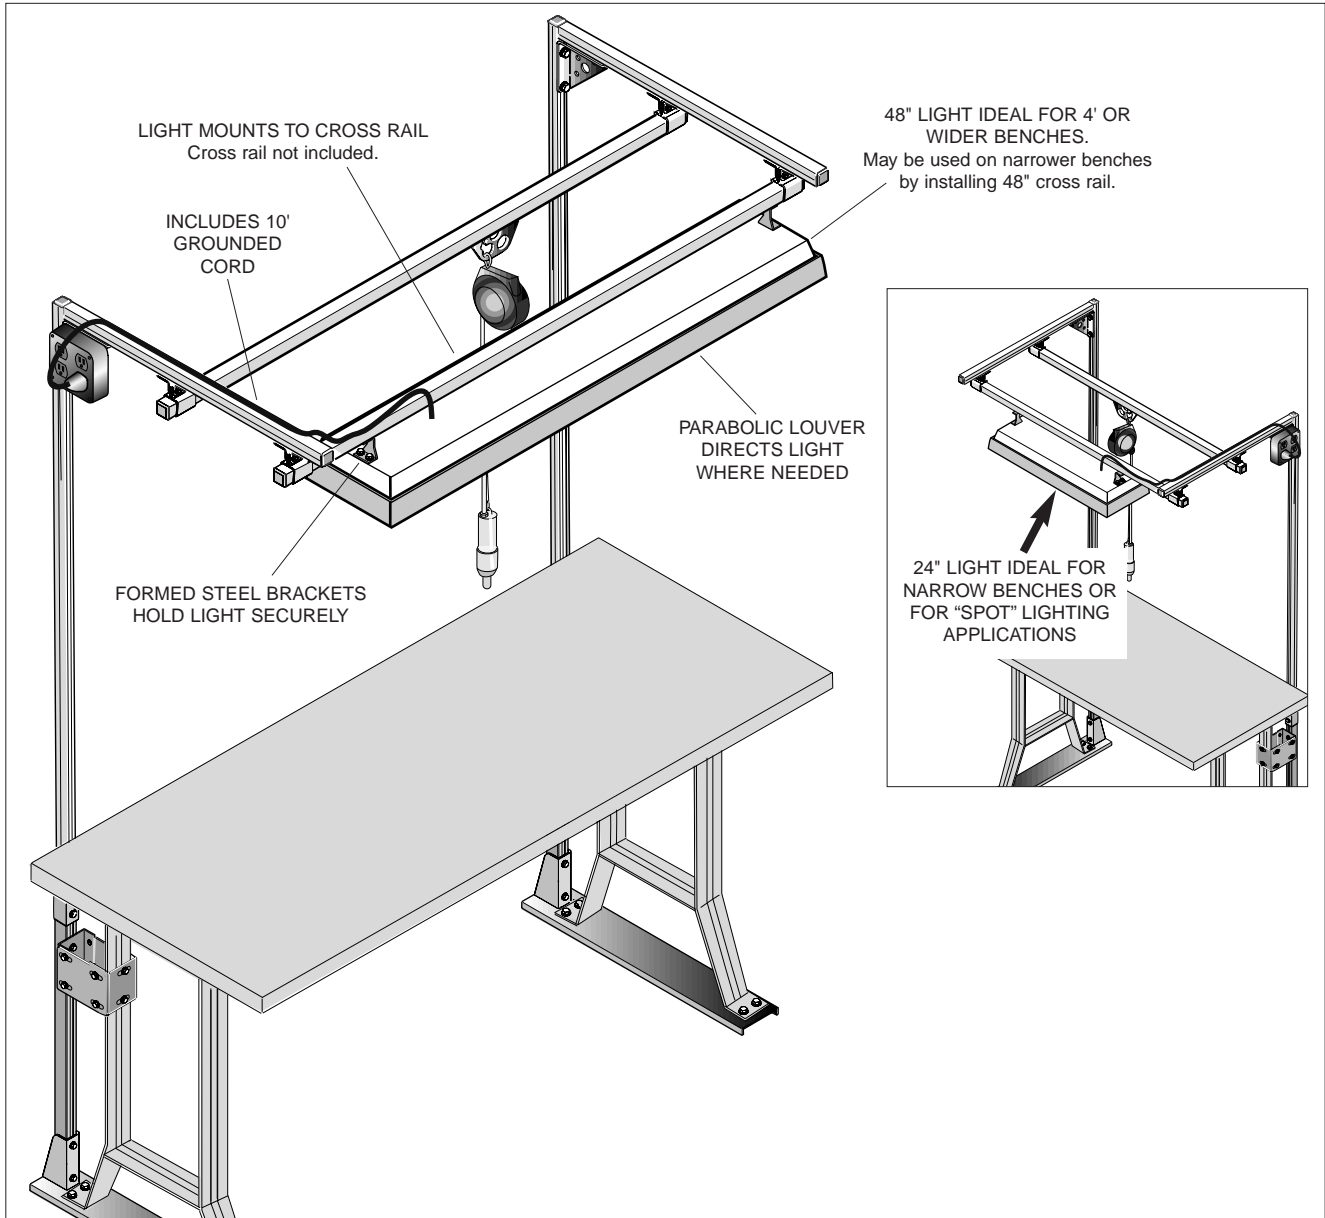

## FOUR FLUORESCENT LAMPS, PARABOLIC DIFFUSER, GREAT VALUE

This new workstation light is designed to give you greatest light on the work at minimal cost. Available in either 2' or 4' length, both models feature **four T8 fluorescent lamps** with polycarbonate safety tubes, electric starters, 10' grounded cords for easy plug-in, and parabolic louvers to direct light where you need it. Lights include mounting brackets for easy attachment to workstation rail. NOTE: Brackets do not provide for tilt or width adjustment.

| DESCRIPTION                                      | MODEL NO |
|--|----------|
| 24" Fluorescent Light Fixture with four T8 lamps | WBL-402  |
| 48" Fluorescent Light Fixture with four T8 lamps | WBL-404  |