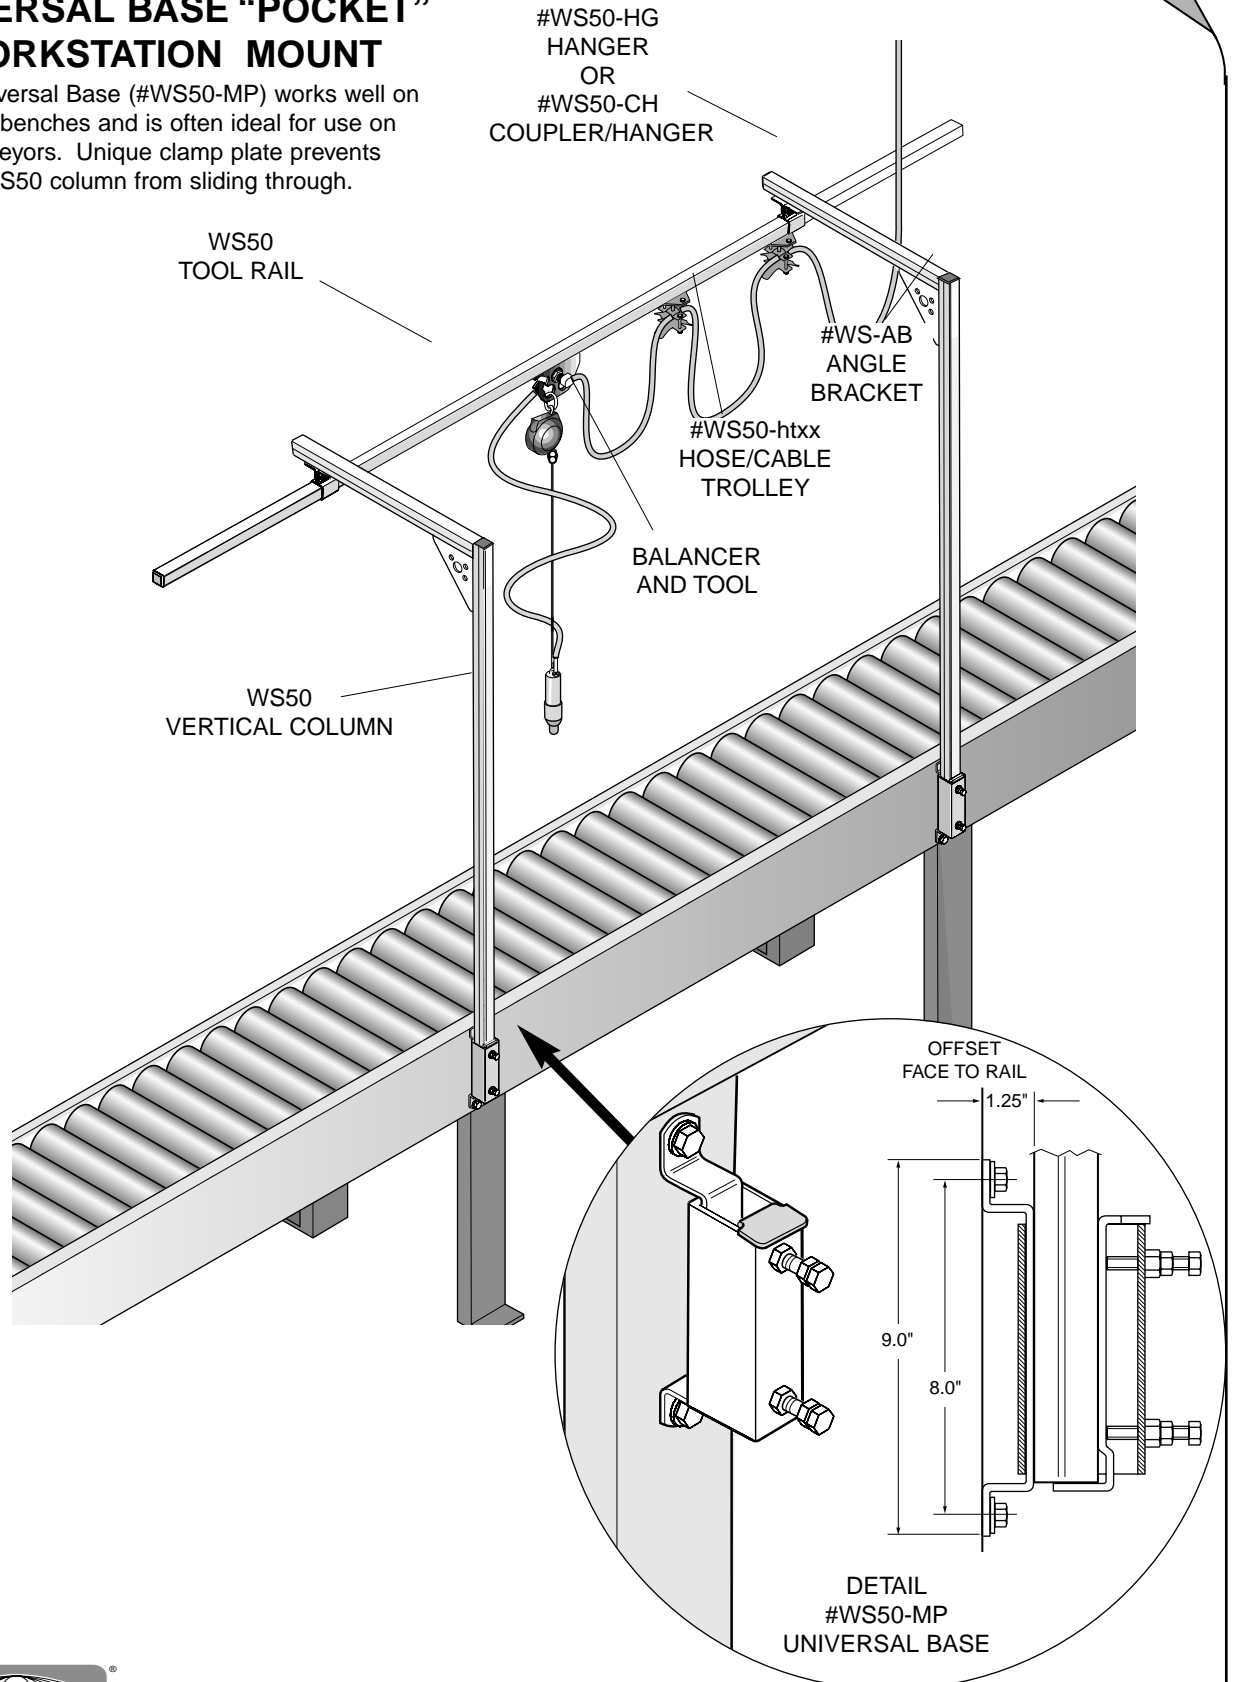

UNIVERSAL BASE "POCKET" WORKSTATION MOUNT

The Universal Base (#WS50-MP) works well on some benches and is often ideal for use on conveyors. Unique clamp plate prevents WS50 column from sliding through.