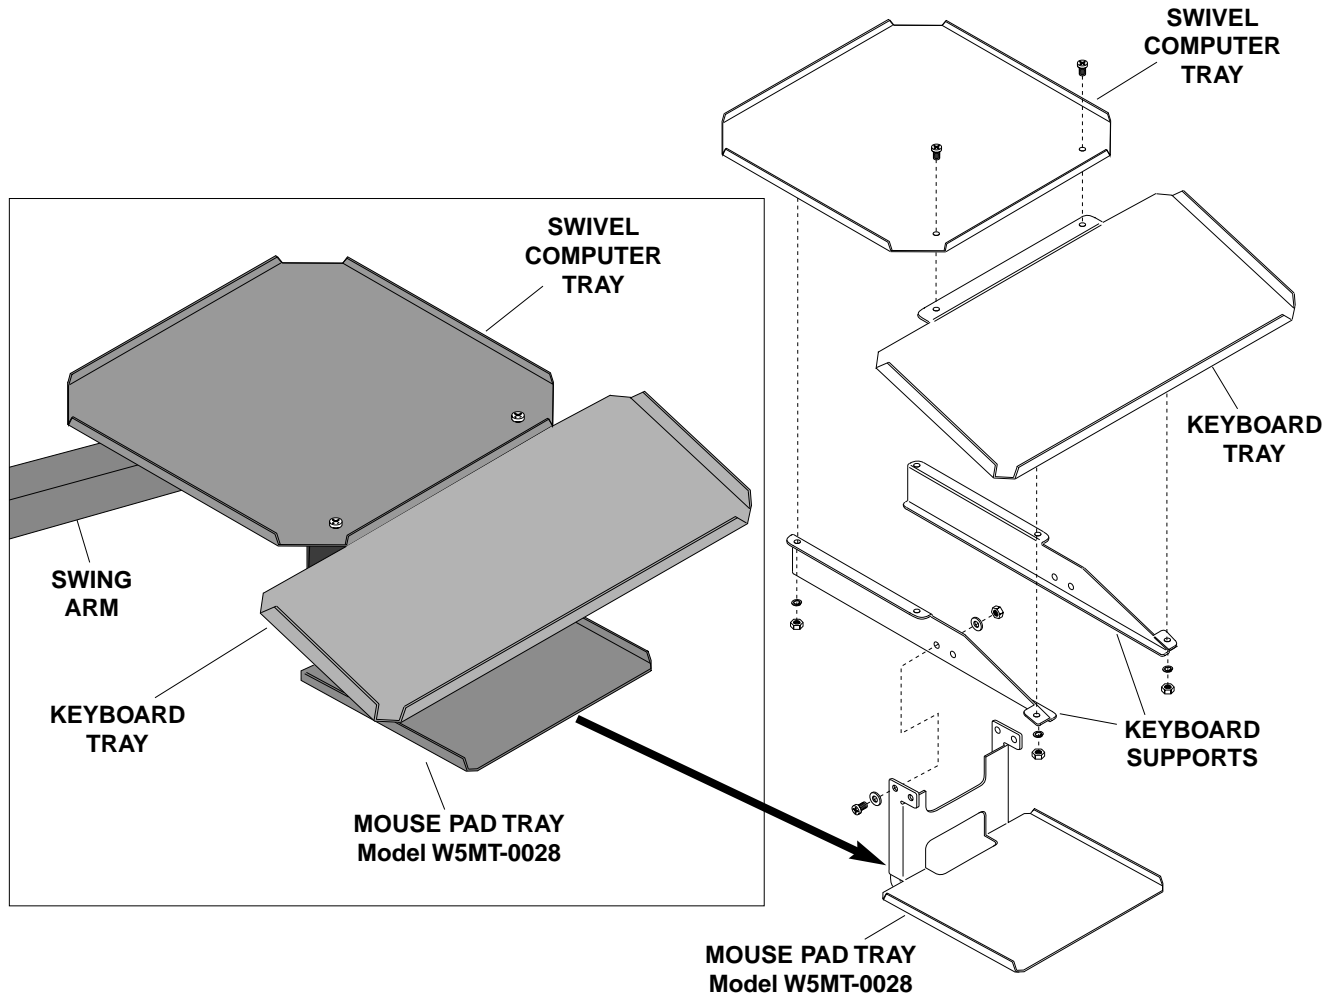

TRAY PUTS THE MICE TO WORK

When your computer terminal or PC has a mouse, it needs a place to live. Developed in cooperation with one of the leading manufactures of personal computers, the Hubbell Workplace Solutions Mouse Pad Tray attaches quickly to the keyboard supports on your swing arm mounted computer tray. It makes the mouse easy to reach and use. Plus, the tray's recessed design keeps your mouse safe in a manufacturing environment.

Easy to install. All hardware included.
 NOTE: May require that holes be drilled in older keyboard supports. Cannot be installed on units without keyboard supports.