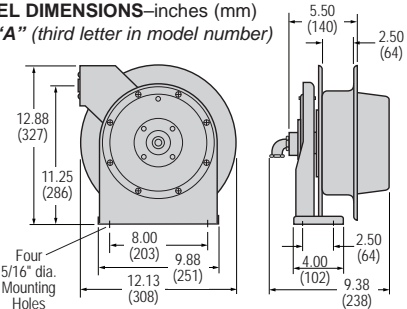

* All cords Type SJOW-A/SJO.

CORD REEL DIMENSIONS—inches (mm)

Reel size "A" (third letter in model number)

CORD REEL DIMENSIONS—inches (mm)

Reel size "C" (third letter in model number)

Optional 340° Pivot Base
Model RC-PB-B (left, above)