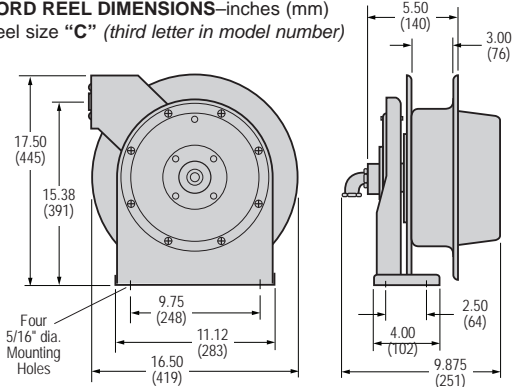

* All cords Type SJOW-A/SJO.

CORD REEL DIMENSIONS—inches (mm)

Reel size "A" (third letter in model number)

CORD REEL DIMENSIONS—inches (mm)

Reel size "C" (third letter in model number)

Optional 340° Pivot Base
Model RC-PB-B (left, above)

Reel follows activity for smoother operation, reduced cord wear.

Optional Wall Mounted Pivot Base
Model RC-WP (right, above)
Provides 180° pivot.

NOTE: Either base fits all reel sizes.