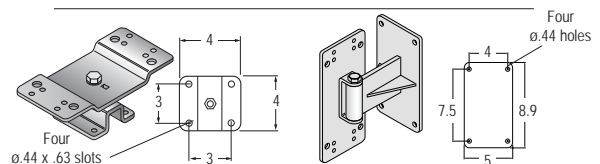

* All cords Type SJOW-A/SJO.

CORD REEL DIMENSIONS—inches (mm)

Reel size "A" (third letter in model number)

CORD REEL DIMENSIONS—inches (mm)

Reel size "C" (third letter in model number)

Optional 340° Pivot Base
Model RC-PB-B (left, above)

Reel follows activity for smoother operation, reduced cord wear.

Optional Wall Mounted Pivot Base
Model RC-WP (right, above)
Provides 180° pivot.

NOTE: Either base fits all reel sizes.