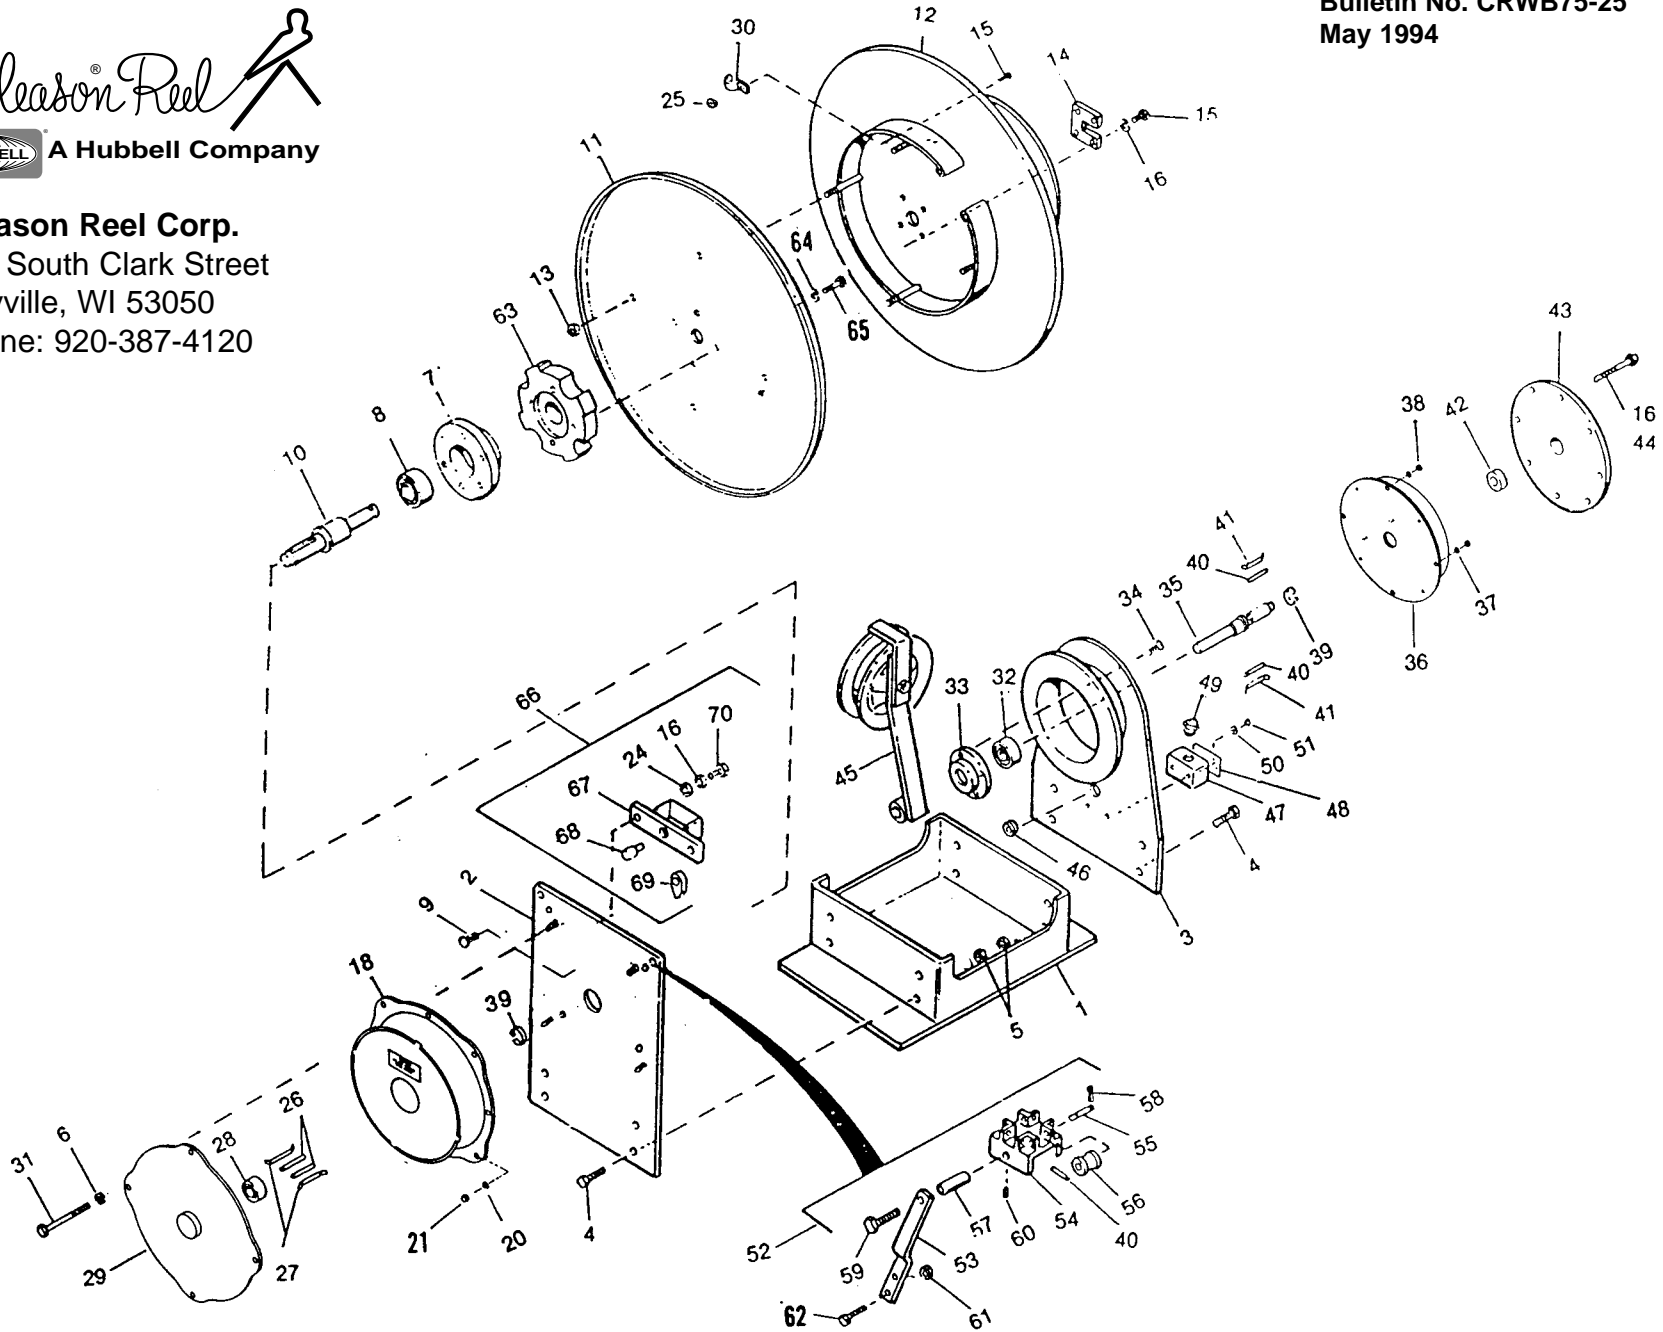

Gleason Reel Corp.
 600 South Clark Street
 Mayville, WI 53050
 Phone: 920-387-4120

Bulletin No. CRWB75-25
May 1994

Always specify Serial Number & Model Number when order parts.

WB75-25 REPLACEMENT PARTS

WB75-25 REPLACEMENT PARTS BULLETIN

BULLETIN NO. CRWB75-25
MAY 1994

ITEM	PART NO.	DESCRIPTION	REQ'D
1	006991	Base Assembly	1
2	035938	Frame Plate	1
3	035941	Frame & Drum Assembly	1
4	101062	Bolt	8
5	P06-01	Nut	8
6	101091	Lockwasher	4
7*	G02-13	Bearing Housing	1
8*	107732	Bearing	1
9	101333	Flat Hd. Screw	6
10*	007008	Shaft	1
11	G22-01	Drum Disc	1
12	006993	Disc & Drum Assembly	1
13	101346	Esna Nut	4
14	G76-01	Key Plate	1
15	103723	Bolt	4
16	101090	Lockwasher	8
18*	036137	Spring Motor Assembly - 75	1
20	101091	Lockwasher	4
21	017432	Hex Nut	4
25	101263	Esna Nut	2
26	G30-04	Pawl	2
27	G31-04	Pawl Spring	2
28*	G36-05	Bearing	1
29	G05-06A	Cover Assembly	1
30	101483	Pipe Strap	2
31	101331	Bolt	2
32	G36-03	Bearing	1
33	G02-10	Bearing Housing	1
34	105321	Screw - Flat Hd.	4
35*	035276	Shaft	1
36*	035283	Spring Motor Assembly - 25	1

ITEM	PART NO.	DESCRIPTION	REQ'D
39	G34-01	Snap Ring	2
40	G30-02	Pawl	2
41	G31-02	Pawl Spring	2
42*	G36-02	Bearing	1
43	035281	Spring Cover Assembly	1
44	101289	Bolt	4
45	006824	Pulley Assembly	1
46	101589	Grommet	1
47	101452	Junction Box	1
48	101553	Cover	1
49	101494	Connector	1
50	101099	Flatwasher	2
51	101031	Screw	2
52	006995	Guide Assembly	1
53	G52-09	Arm	1
54	G53-01	Guide	1
55	G54-01	Pin	2
56	G55-01	Roller	4
57	006994	Spacer	1
58	101631	Cotter Pin	4
59	101359	Bolt	1
60	101269	Set Screw	1
61	101346	Esna Nut	1
62	101359	Bolt	1
63	G45-04	Ratchet	1
64	101389	Lockwasher	4
65	101078	Bolt	4
66	006998	Dog Assembly (Optional)	1
67	006997	Dog Holder Assembly	1
68	G48-02	Shaft	1
69	G46-02	Dog	1
70	101395	Bolt	2