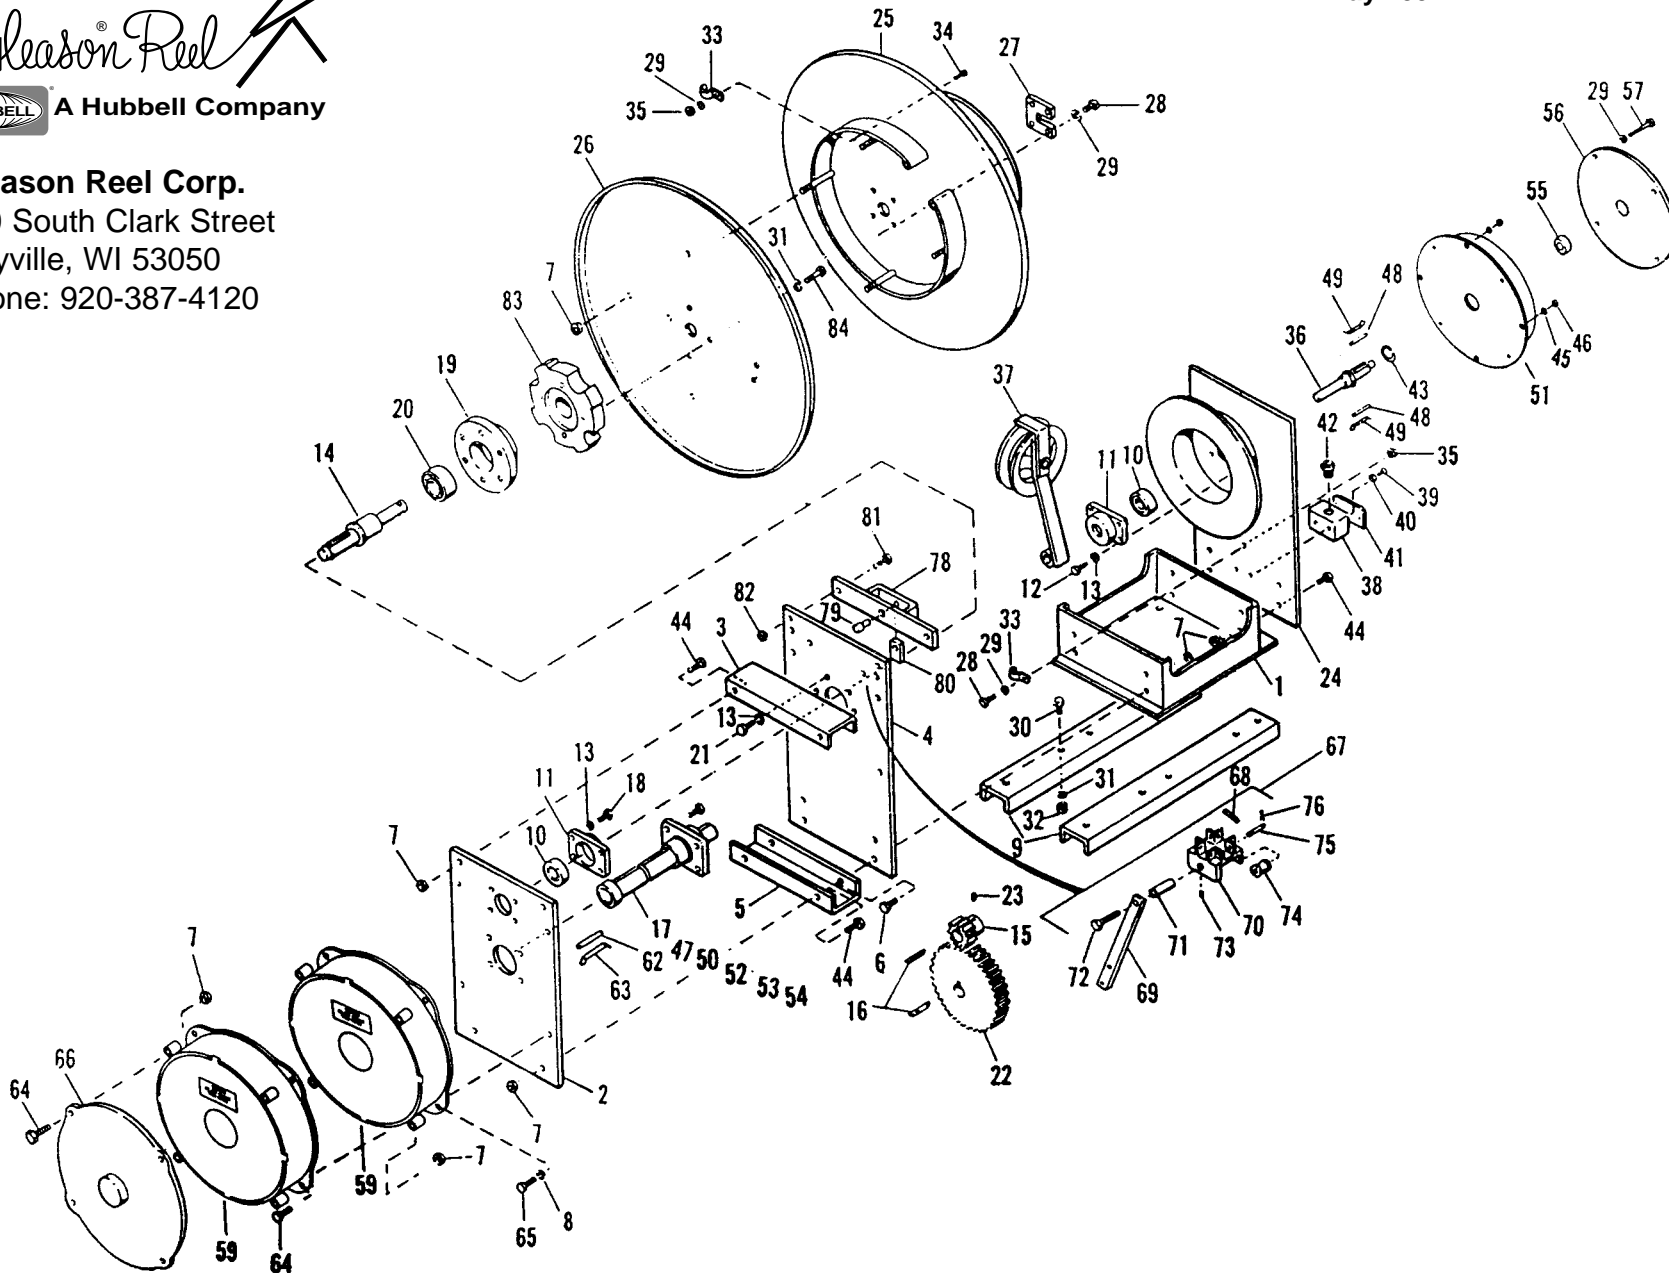

Gleason Reel Corp.
 600 South Clark Street
 Mayville, WI 53050
 Phone: 920-387-4120

Bulletin No. CRWB100-100-60
 May 1994

Always specify Serial Number & Model Number when order parts.

WB100-100-60 REPLACEMENT PARTS

WB100-100-60 REPLACEMENT PARTS BULLETIN

BULLETIN NO. CRWB100-100-60
 APRIL 1996

ITEM	PART NO.	DESCRIPTION	REQ'D
1	009220	Base Assembly	1
2	G08-26	Back Plate	1
3	G71-03	Top Channel	1
4	G62-10	Vertical Frame	1
5	G72-03	Bottom Channel	1
6	101064	Bolt	2
7	101346	Nut	22
8	101093	Lockwasher	4
9	G73-03	Mounting Channel	2
10*	G36-04	Bearing	2
11*	G02-04	Bearing Housing	2
12	101319	Bolt	4
13	101091	Lockwasher	18
14*	G01-31	Shaft	1
15*	007772	Gear 20T	1
16	G67-01	Key	2
17*	G01-14	Shaft	1
18	101073	Bolt	4
19	G02-13	Bearing Housing	1
20*	107732	Bearing	1
21	101322	Bolt	10
22*	101915	Gear 60T	1
23	101713	Set Screw	4
24	036165	Frame & Drum Assembly	1
25	007398	Drum Assembly	1
26	02155401	Drum Disc	1
27	G76-01	Key Plate	1
28	103723	Bolt	4
29	101090	Lockwasher	4
30	101393	Bolt	6
31	101389	Lockwasher	4
32	P06-03	Esna Nut	6
33	101483	Clamp	2
34	101310	Flat Hd. Machine Screw	1
35	101263	Nut	2
36*	036136	Shaft	1
37	007400	Pulley Assembly	1
38	101452	Junction Box	1
39	101031	Machine Screw	2
40	101099	Flatwasher	2