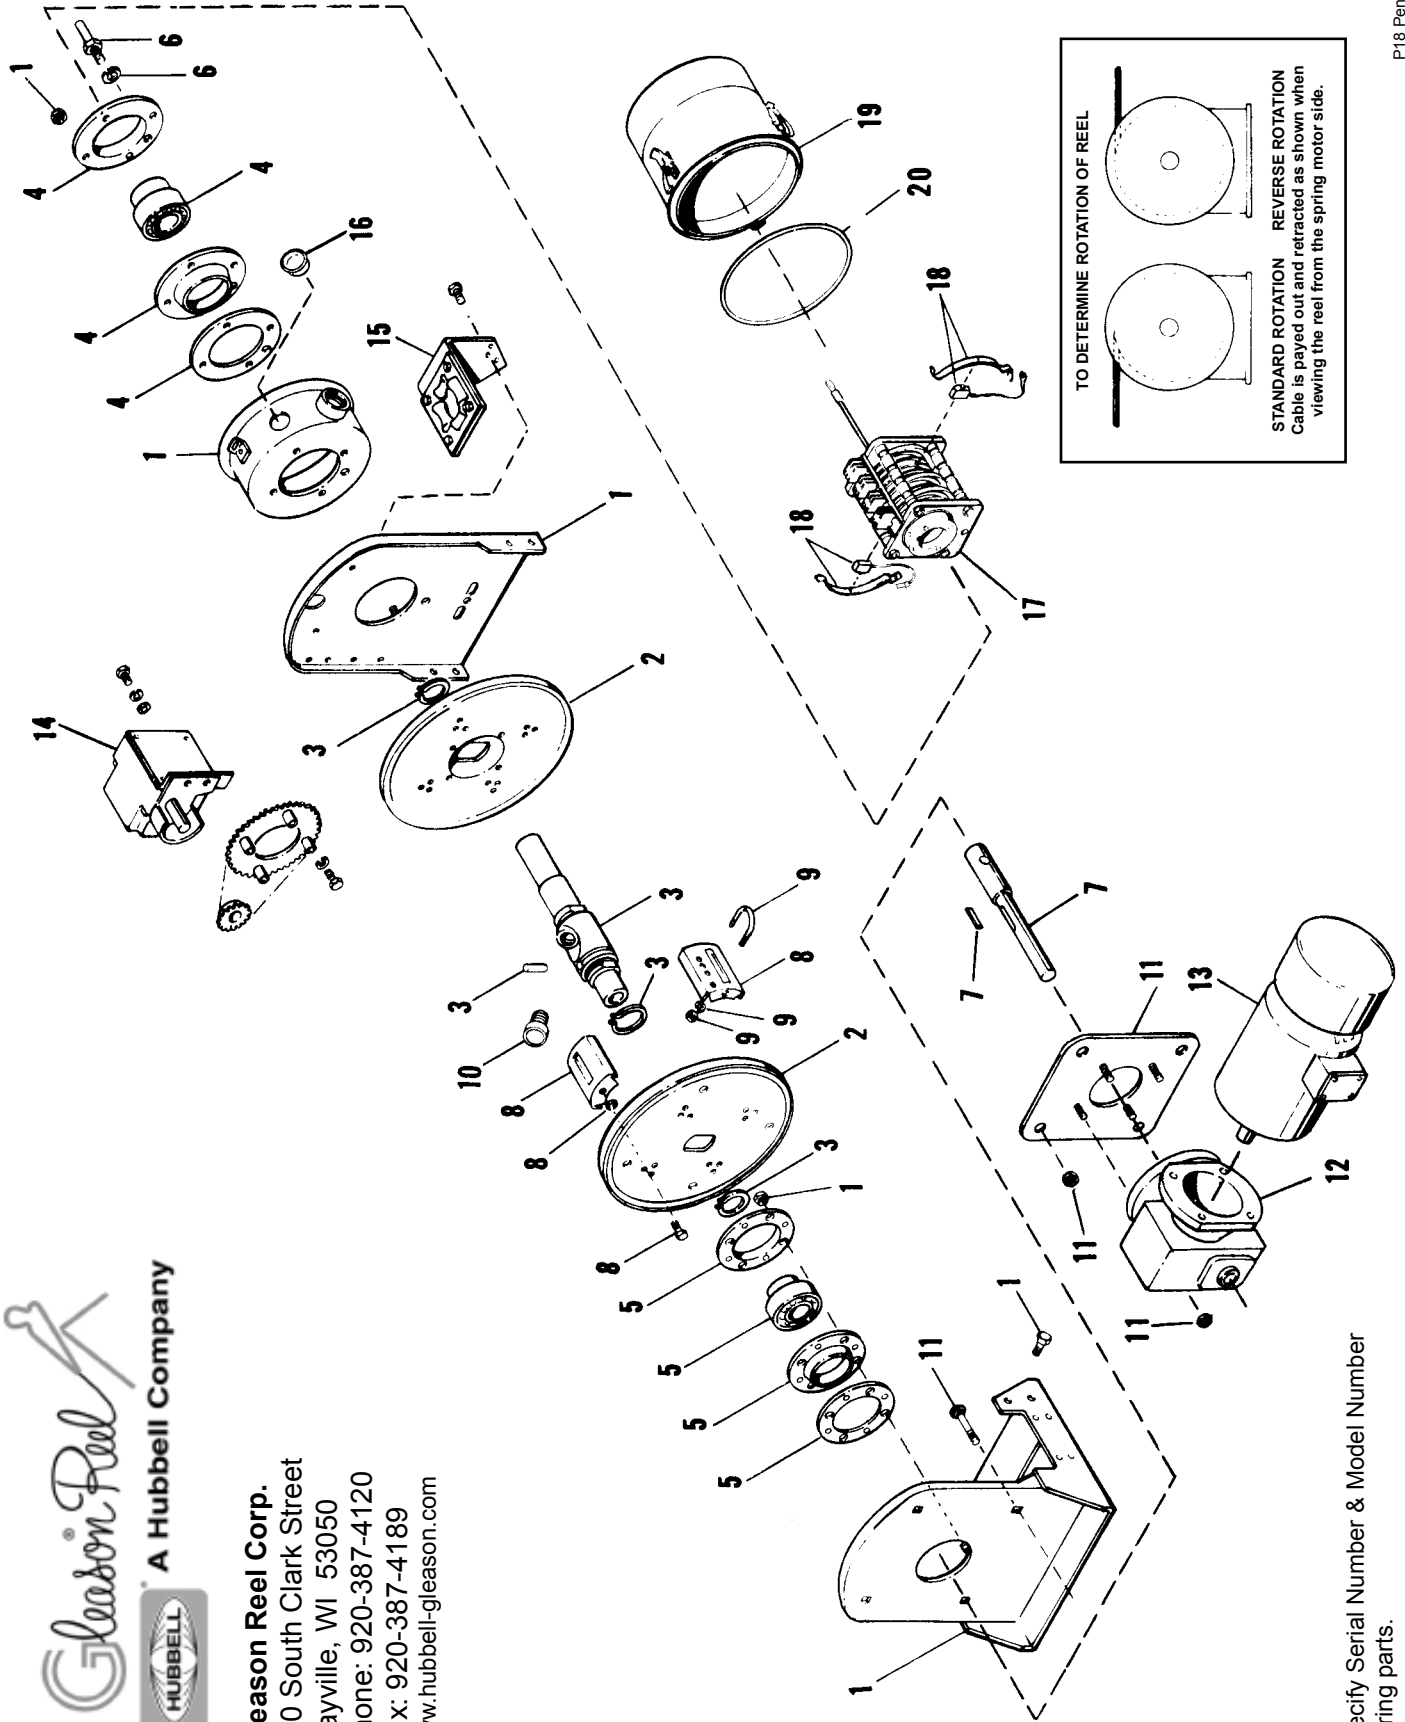

Gleason Reel Corp.
600 South Clark Street
Mayville, WI 53050
Phone: 920-387-4120
Fax: 920-387-4189
www.hubbell-gleason.com