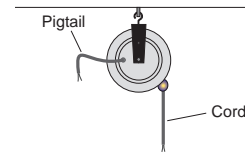

Compact cord reels on this page come with hardware for wall mounting (180° swing) or ceiling mounting (swivel).

Model GN-1420-SPB

Designed for mounting on carts. Reel w/Single Receptacle on pigtail, plug on extendible cord.

10 Amp Rating

NOTE: Not UL listed.

Model GP-1630

Reel w/Triple Receptacle on extendible cord, plug on pigtail.

10 Amp Rating

Model GF-1820 or GF-1840

Reel w/Fluorescent Tube

Twin Lamp (13 watt), Switch

Model GN-1420 or GN-1820

Reel w/Bare cord ends for hard wiring or attachment of custom receptacles or lamps

NOTE: Not UL listed.

Selection Chart for Reels shown on this page

FITTING INCLUDED	CORD TYPE (2)	*CORD LENGTH ft. (m)	MAX AMPS	PIGTAIL LENGTH in. (mm)	PIGTAIL PLUG	REEL DESIGN	REEL SIZE l x h x w		WEIGHT lbs. (kg)	MODEL NUMBER
							in.	(mm)		
Incandescent(1)	16/3 SJT	30 (9.0)	10	26 (660)	Yes	Compact	10 x 10 x 3	(254 x 254 x 76)	8.75 (3.9)	GL-1630
Triple Outlet	16/3 SJT	30 (9.0)	10	26 (660)	Yes	Compact	10 x 10 x 3	(254 x 254 x 76)	8.50 (3.8)	GP-1630
Single Outlet(3)	14/3 SJT	20 (6.0)	13	26 (660)	Outlet	Compact	10 x 10 x 3	(254 x 254 x 76)	8.50 (3.8)	GN-1420-SPB
Fluorescent	18/2 SVT	20 (6.0)	-	26 (660)	Yes	Compact	7 x 7 x 2	(178 x 178 x 51)	5.50 (2.5)	GF-1820
Fluorescent	18/2 SJTOW-A	40 (12.0)	-	26 (660)	Yes	Compact	10 x 10 x 3	(254 x 254 x 76)	9.50 (4.3)	GF-1840
None(4)	14/3 SJTO	20 (6.0)	13	21 (533)	No	Compact	10 x 10 x 3	(254 x 254 x 76)	7.00 (3.2)	GN-1420
None(4)	18/3 SVT	20 (6.0)	7	21 (533)	No	Compact	7 x 7 x 2	(178 x 178 x 51)	3.00 (1.4)	GN-1820

- NOTES: (1) Convenience receptacle in handle. Incandescent bulb (75 watt max.) NOT included.
(2) Cord stop included.
(3) Single female receptacle on pigtail. Molded male plug on free cord. Not UL listed.
(4) Because cord ends are not terminated, these reels are not UL listed.