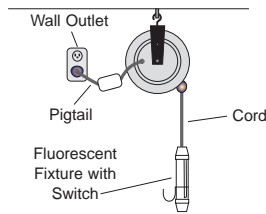

Model GL-1630 (Above and right)

Reel w/Incandescent Lamp*

Metal Guard/Reflector, Convenience Receptacle in Handle (10 Amp, ground pin), Switch

* Lamp included in box for user attachment.

CORD INCLUDED

CONVENIENT WALL OR CEILING MOUNTING

10 Amp Rating

NOTE: Not UL listed.

Model GP-1630

Reel w/Triple Receptacle on extendible cord, plug on pigtail.

10 Amp Rating

Model GF-1820 or GF-1840

Reel w/Fluorescent Tube

Twin Lamp (13 watt), Switch

Model GN-1420 or GN-1820

Reel w/Bare cord ends for hard wiring or attachment of custom receptacles or lamps

NOTE: Not UL listed.

Selection Chart for Reels shown on this page

FITTING INCLUDED	CORD TYPE (2)	*CORD LENGTH ft. (m)	MAX AMPS	PIGTAIL LENGTH in. (mm)	PIGTAIL PLUG	REEL DESIGN	REEL SIZE l x h x w		WEIGHT lbs. (kg)	MODEL NUMBER
							in.	(mm)		
Incandescent(1)	16/3 SJT	30 (9.0)	10	26 (660)	Yes	Compact	10 x 10 x 3	(254 x 254 x 76)	8.75 (3.9)	GL-1630
Triple Outlet	16/3 SJT	30 (9.0)	10	26 (660)	Yes	Compact	10 x 10 x 3	(254 x 254 x 76)	8.50 (3.8)	GP-1630
Single Outlet(3)	14/3 SJT	20 (6.0)	13	26 (660)	Outlet	Compact	10 x 10 x 3	(254 x 254 x 76)	8.50 (3.8)	GN-1420-SPB
Fluorescent	18/2 SVT	20 (6.0)	-	26 (660)	Yes	Compact	7 x 7 x 2	(178 x 178 x 51)	5.50 (2.5)	GF-1820
Fluorescent	18/2 SJTOW-A	40 (12.0)	-	26 (660)	Yes	Compact	10 x 10 x 3	(254 x 254 x 76)	9.50 (4.3)	GF-1840
None(4)	14/3 SJTO	20 (6.0)	13	21 (533)	No	Compact	10 x 10 x 3	(254 x 254 x 76)	7.00 (3.2)	GN-1420
None(4)	18/3 SVT	20 (6.0)	7	21 (533)	No	Compact	7 x 7 x 2	(178 x 178 x 51)	3.00 (1.4)	GN-1820

- NOTES: (1) Convenience receptacle in handle. Incandescent bulb (75 watt max.) NOT included.
(2) Cord stop included.
(3) Single female receptacle on pigtail. Molded male plug on free cord. Not UL listed.
(4) Because cord ends are not terminated, these reels are not UL listed.