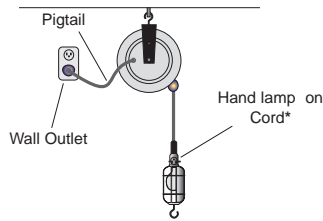

COMPACT CORD REELS

INDOOR Model

SPECIFICATIONS

Heavy gauge steel housing with white polyester baked-on finish, hardware for ceiling or wall mounting (swinging), positive ratchet lock and cord stop, designed for indoor use. 26 inch (660mm) pigtail, included. Plugs into standard outlet. Also available with bare wire.

Model GL-1630 (Above and right)

Reel w/Incandescent Lamp*

Metal Guard/Reflector, Convenience Receptacle in Handle (10 Amp, ground pin), Switch

* Lamp included in box for user attachment.

CORD INCLUDED

CONVENIENT WALL OR CEILING MOUNTING

Compact cord reels on this page come with hardware for wall mounting (180° swing) or ceiling mounting (swivel).

Model GN-1420-SPB

Designed for mounting on carts. Reel w/Single Receptacle on pigtail, plug on extendible cord.

10 Amp Rating

NOTE: Not UL listed.

Model GP-1630

Reel w/Triple Receptacle on extendible cord, plug on pigtail.

10 Amp Rating

Model GF-1820 or GF-1840

Reel w/Fluorescent Tube

Twin Lamp (13 watt), Switch