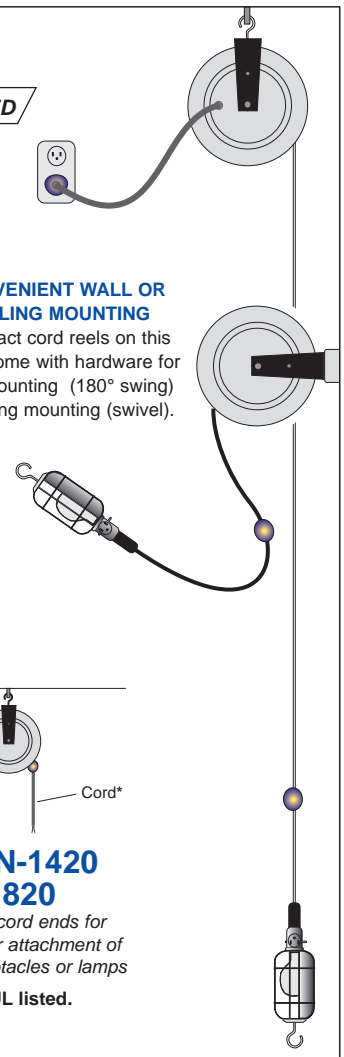

COMPACT CORD REELS

INDOOR Model

SPECIFICATIONS

Heavy gauge steel housing with white polyester baked-on finish, hardware for ceiling or wall mounting (swinging), positive ratchet lock and cord stop, designed for indoor use. 26 inch (660mm) pigtail, included. Plugs into standard outlet. Also available with bare wire.

Model GL-1630 (Above and right)

Reel w/Incandescent Lamp*

Metal Guard/Reflector, Convenience Receptacle in Handle (10 Amp, ground pin), Switch

* Lamp included in box for user attachment.

CORD INCLUDED

CONVENIENT WALL OR CEILING MOUNTING

Compact cord reels on this page come with hardware for wall mounting (180° swing) or ceiling mounting (swivel).

Model GN-1420-SPB

Designed for mounting on carts. Reel w/Single Receptacle on pigtail, plug on extendible cord.

10 Amp Rating

NOTE: Not UL listed.

Model GP-1630

Reel w/Triple Receptacle on extendible cord, plug on pigtail.

10 Amp Rating

Model GF-1820 or GF-1840

Reel w/Fluorescent Tube

Twin Lamp (13 watt), Switch