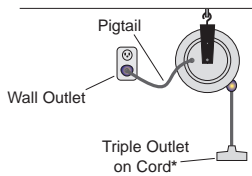

Model GL-1630 (Above and right)

Reel w/Incandescent Lamp*

Metal Guard/Reflector, Convenience Receptacle in Handle (10 Amp, ground pin), Switch

* Lamp included in box for user attachment.

CORD INCLUDED

CONVENIENT WALL OR CEILING MOUNTING

Compact cord reels on this page come with hardware for wall mounting (180° swing) or ceiling mounting (swivel).

Model GN-1420-SPB

Designed for mounting on carts. Reel w/Single Receptacle on pigtail, plug on extendible cord.

10 Amp Rating

NOTE: Not UL listed.

Model GP-1630

Reel w/Triple Receptacle on extendible cord, plug on pigtail.

10 Amp Rating

Model GF-1820 or GF-1840

Reel w/Fluorescent Tube

Twin Lamp (13 watt), Switch