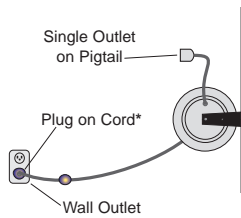

COMPACT CORD REELS

INDOOR Model

SPECIFICATIONS

Heavy gauge steel housing with white polyester baked-on finish, hardware for ceiling or wall mounting (swinging), positive ratchet lock and cord stop, designed for indoor use. 26 inch (660mm) pigtail, included. Plugs into standard outlet. Also available with bare wire.

Model GL-1630 (Above and right)

Reel w/Incandescent Lamp*

Metal Guard/Reflector, Convenience Receptacle in Handle (10 Amp, ground pin), Switch

* Lamp included in box for user attachment.

CORD INCLUDED

CONVENIENT WALL OR CEILING MOUNTING

Compact cord reels on this page come with hardware for wall mounting (180° swing) or ceiling mounting (swivel).

Model GN-1420-SPB

Designed for mounting on carts. Reel w/Single Receptacle on pigtail, plug on extendible cord.

- NOTES: (1) Convenience receptacle in handle. Incandescent bulb (75 watt max.) NOT included.
(2) Cord stop included.
(3) Single female receptacle on pigtail. Molded male plug on free cord. Not UL listed.
(4) Because cord ends are not terminated, these reels are not UL listed.